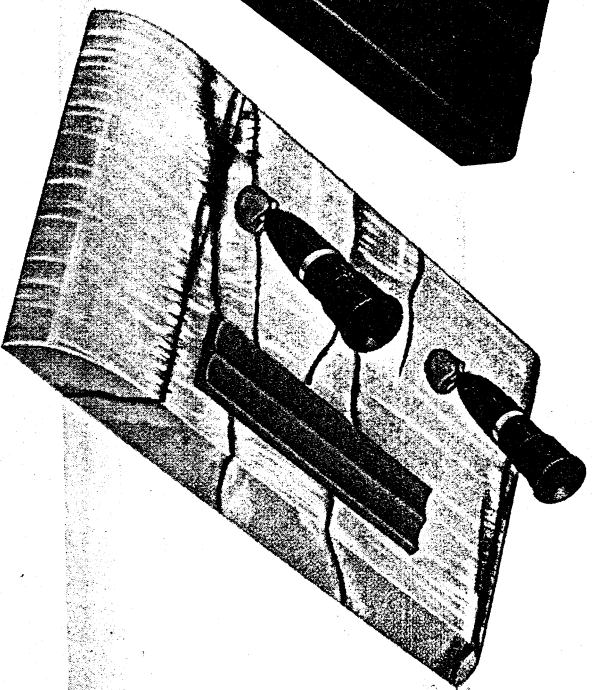

T199 ADEGO. Black Carrara. 5 x 10 inches. Gold trim. With two Black LIFETIME Pens $25.00.

T220 ADEKU. Colored Pedra de Onyx. 4 1/4 x 9 1/4 inches. Gold Pencil Grooves. With Black LIFETIME Pen and Desk Pencil $25.00.